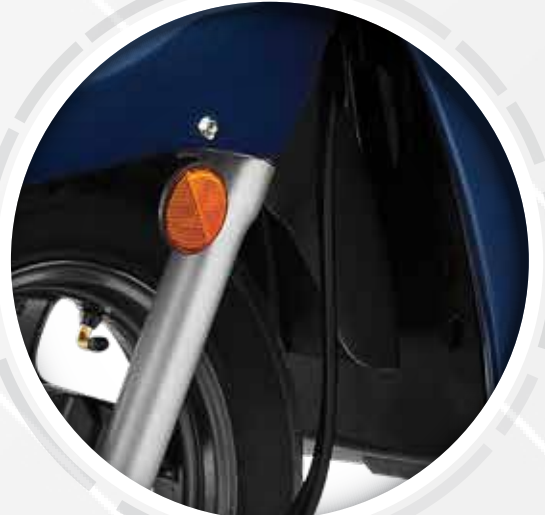

Telescopic Front Suspension

Every ride made extra comfortable with telescopic front suspension.